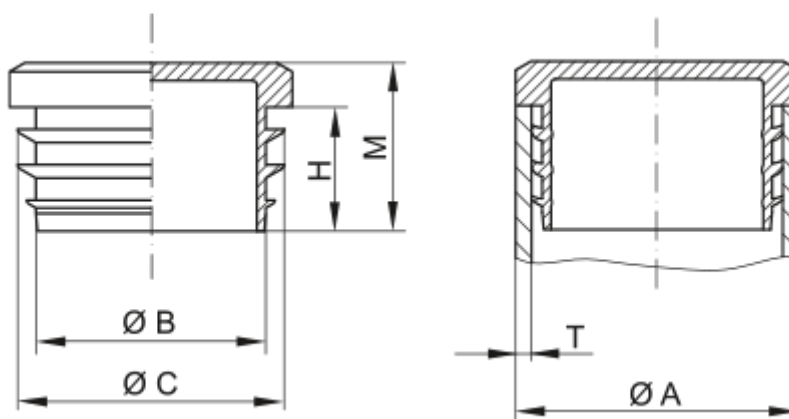

Article number: 59GPN320GL4212

Description: KLEE Finned plugs GPN 320 - 42 (Wall thickness 1-2)

## Measures

A = 42

B = 36

C = 40.5

H = 14

M = 19

T = 1-2